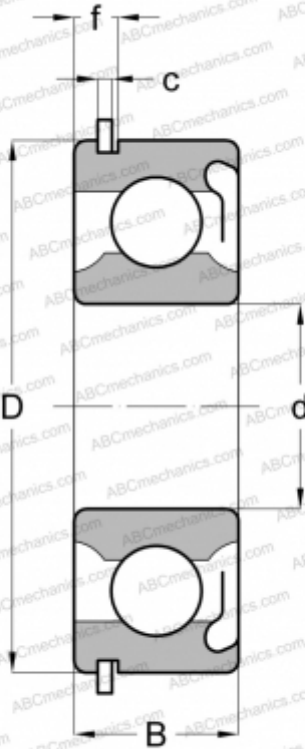

6304 RSNR SKF

Deep groove ball bearings

TYPE: Ball bearings, Radial ball bearings, Single row, With snap ring groove, Snap ring, seal RS

Technical specification

DIMENSIONS, MM

d	20,000
D	52,000
B	15,000
f	3,785
c	1,346

WEIGHT, KG

0,145

MANUFACTURER

[SKF](#)

INTERCHANGE

ABC	6304 RSNR
FAG	6304 RSNR
STEYR	6304 RSNR
NEW DEPARTURE	Z49604