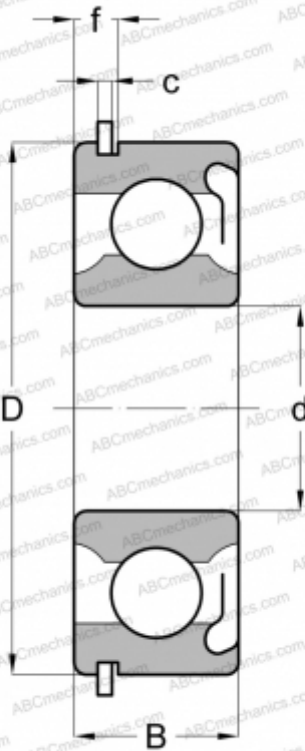

Z49608 NEW DEPARTURE

Deep groove ball bearings

TYPE: Ball bearings, Radial ball bearings, Single row, With snap ring groove, Snap ring, seal RS

Technical specification

DIMENSIONS, MM

d	40,000
D	90,000
B	23,000
f	5,969
c	2,692

WEIGHT, KG

0,635

MANUFACTURER

[NEW DEPARTURE](#)

INTERCHANGE

ABC	6308 RSNR
SKF	6308 RSNR
FAG	6308 RSNR
STEYR	6308 RSNR