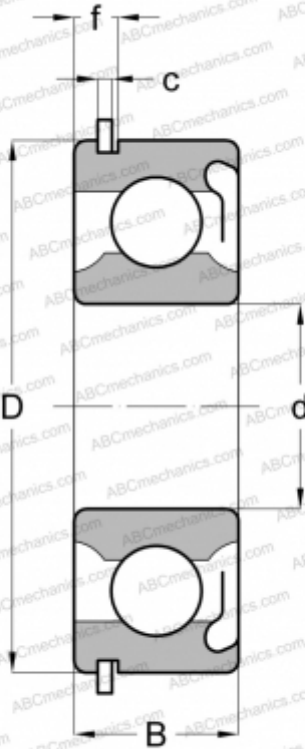

6309 RSNR ABC

Deep groove ball bearings

TYPE: Ball bearings, Radial ball bearings, Single row, With snap ring groove, Snap ring, seal RS

Technical specification

DIMENSIONS, MM

d	45,000
D	100,000
B	25,000
f	5,969
c	2,692

WEIGHT, KG

0,835

MANUFACTURER

[ABC](#)

INTERCHANGE

MRC	309-SZG
FAG	6309 RSNR
STEYR	6309 RSNR
NEW DEPARTURE	Z49609