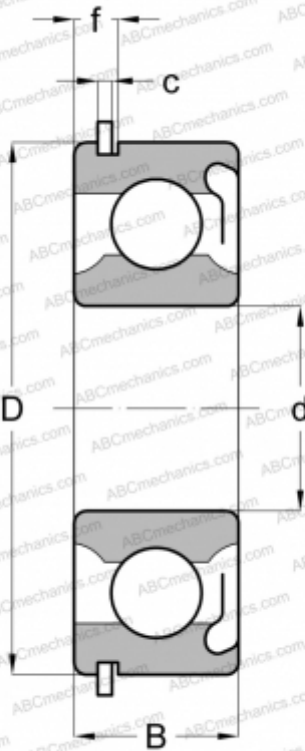

## Z49609 NEW DEPARTURE

Deep groove ball bearings

TYPE: Ball bearings, Radial ball bearings, Single row, With snap ring groove, Snap ring, seal RS

### Technical specification

#### DIMENSIONS, MM

d	45,000
D	100,000
B	25,000
f	5,969
c	2,692

#### WEIGHT, KG

0,835