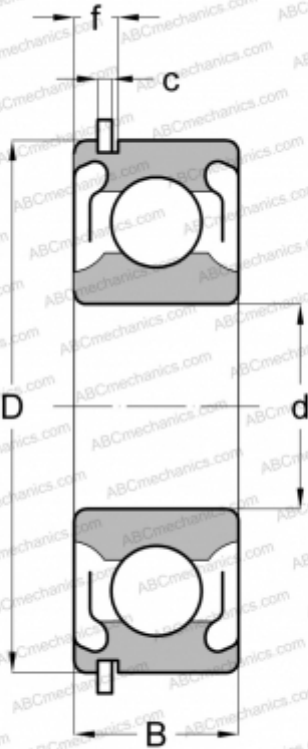

6002 2RSNR SKF

Deep groove ball bearings

TYPE: Ball bearings, Radial ball bearings, Single row, With snap ring groove, Snap ring, seals 2RS

Technical specification

DIMENSIONS, MM

| | |
|---|--------|
| d | 15,000 |
| D | 32,000 |
| B | 9,000 |
| f | 3,404 |
| c | 1,346 |

WEIGHT, KG

0,027

MANUFACTURER

[SKF](#)

INTERCHANGE

| | |
|---------------|----------------------------|
| ABC | 6002 2RSNR |
| MRC | 102-KSZZG |
| FAG | 6002 2RSNR |
| FAFNIR | 9102NPPG |
| STEYR | 6002 2RSNR |
| NEW DEPARTURE | Z4993L02 |