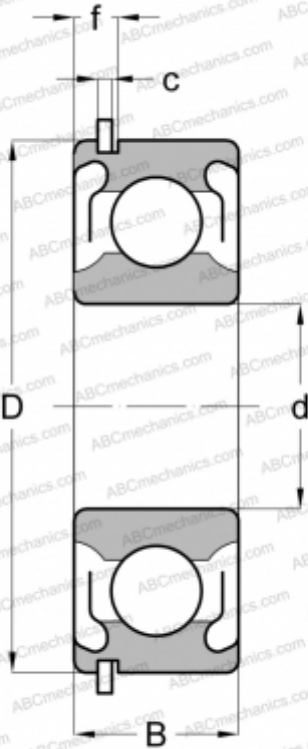

## 6002 2RSNR FAG

Deep groove ball bearings

TYPE: Ball bearings, Radial ball bearings, Single row, With snap ring groove, Snap ring, seals 2RS

### Technical specification

#### DIMENSIONS, MM

d	15,000
D	32,000
B	9,000
f	3,404
c	1,346

#### WEIGHT, KG

0,027