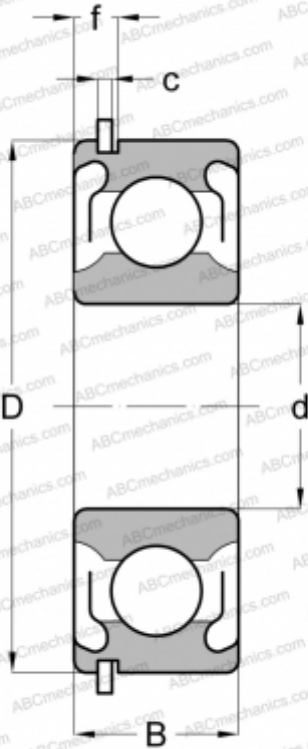

6002 2RSNR STEYR

Deep groove ball bearings

TYPE: Ball bearings, Radial ball bearings, Single row, With snap ring groove, Snap ring, seals 2RS

Technical specification

DIMENSIONS, MM

d	15,000
D	32,000
B	9,000
f	3,404
c	1,346

WEIGHT, KG

0,027

MANUFACTURER

[STEYR](#)

INTERCHANGE

ABC	6002 2RSNR
SKF	6002 2RSNR
MRC	102-KSZZG
FAG	6002 2RSNR
FAFNIR	9102NPPG
NEW DEPARTURE	Z4993L02