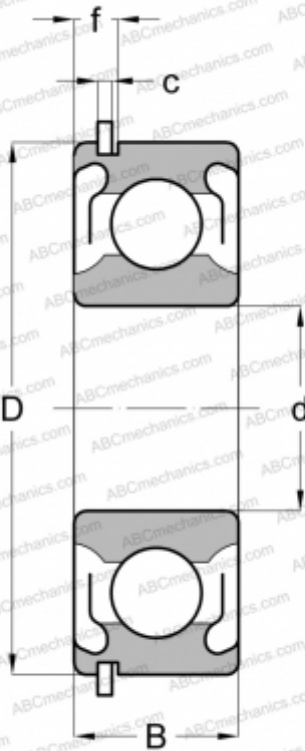

Z4993L02 NEW DEPARTURE

Deep groove ball bearings

TYPE: Ball bearings, Radial ball bearings, Single row, With snap ring groove, Snap ring, seals 2RS

Technical specification

DIMENSIONS, MM

d	15,000
D	32,000
B	9,000
f	3,404
c	1,346

WEIGHT, KG

0,027

MANUFACTURER

[NEW DEPARTURE](#)

INTERCHANGE

ABC	6002 2RSNR
SKF	6002 2RSNR
MRC	102-KSZZG
FAG	6002 2RSNR
FAFNIR	9102NPPG
STEYR	6002 2RSNR