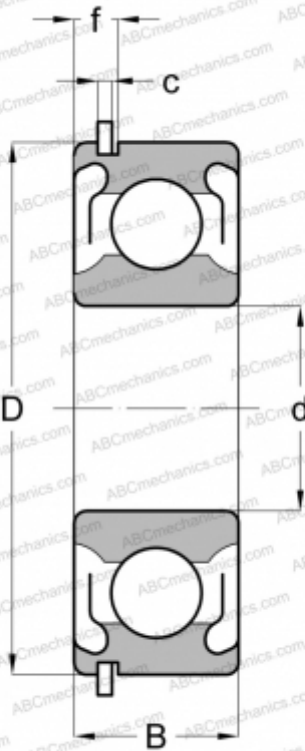

## Z4993L03 NEW DEPARTURE

Deep groove ball bearings

TYPE: Ball bearings, Radial ball bearings, Single row, With snap ring groove, Snap ring, seals 2RS

### Technical specification

#### DIMENSIONS, MM

d	17,000
D	35,000
B	10,000
f	3,404
c	1,346

#### WEIGHT, KG

0,036