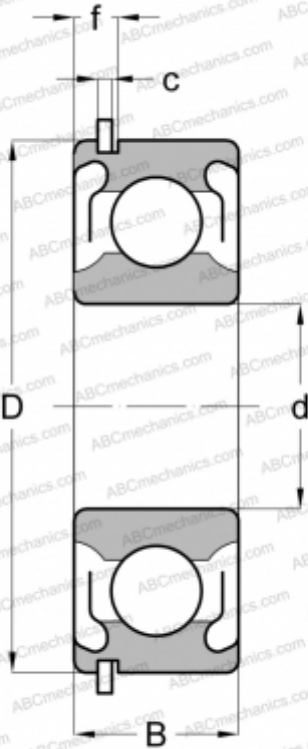

6005 2RSNR FAG

Deep groove ball bearings

TYPE: Ball bearings, Radial ball bearings, Single row, With snap ring groove, Snap ring, seals 2RS

Technical specification

DIMENSIONS, MM

d	25,000
D	47,000
B	12,000
f	3,404
c	1,346

WEIGHT, KG

0,082

MANUFACTURER

[FAG](#)

INTERCHANGE

ABC	6005 2RSNR
MRC	105-KSZZG
STEYR	6005 2RSNR
NEW DEPARTURE	Z4993L05