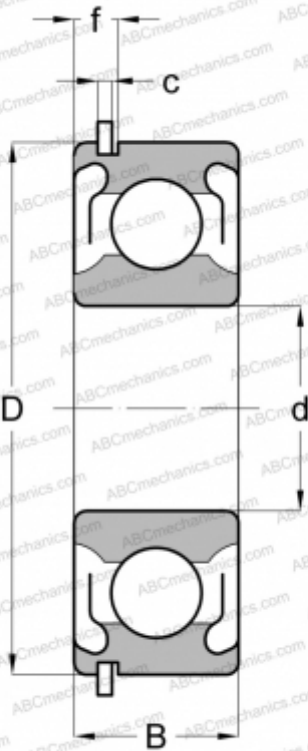

## 106-KSZZG MRC

Deep groove ball bearings

TYPE: Ball bearings, Radial ball bearings, Single row, With snap ring groove, Snap ring, seals 2RS

### Technical specification

#### DIMENSIONS, MM

d	30,000
D	55,000
B	13,000
f	3,404
c	1,346

#### WEIGHT, KG

0,118