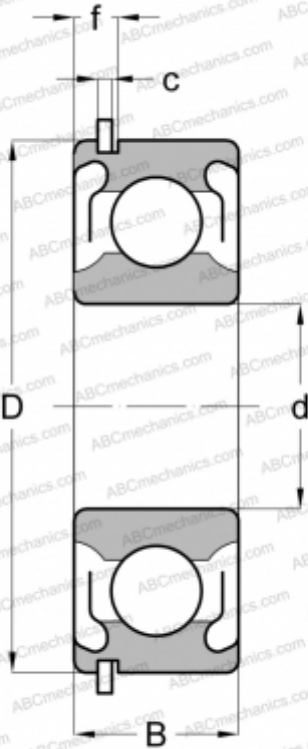

6006 2RSNR FAG

Deep groove ball bearings

TYPE: Ball bearings, Radial ball bearings, Single row, With snap ring groove, Snap ring, seals 2RS

Technical specification

DIMENSIONS, MM

d	30,000
D	55,000
B	13,000
f	3,404
c	1,346

WEIGHT, KG

0,118

MANUFACTURER

[FAG](#)

INTERCHANGE

ABC	6006 2RSNR
SKF	6006 2RSNR
MRC	106-KSZZG
FAFNIR	9106PPG
STEYR	6006 2RSNR
NEW DEPARTURE	Z4993L06