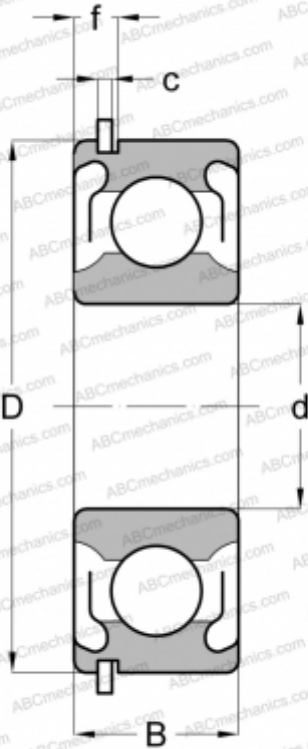

6007 2RSNR SKF

Deep groove ball bearings

TYPE: Ball bearings, Radial ball bearings, Single row, With snap ring groove, Snap ring, seals 2RS

Technical specification

DIMENSIONS, MM

d	35,000
D	62,000
B	14,000
f	3,962
c	1,905

WEIGHT, KG

0,150

MANUFACTURER

[SKF](#)

INTERCHANGE

ABC	6007 2RSNR
MRC	107-KSZZG
FAG	6007 2RSNR
FAFNIR	9107PPG
STEYR	6007 2RSNR
NEW DEPARTURE	Z4993L07