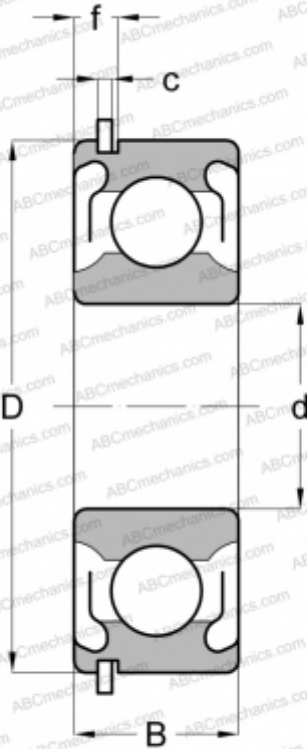

## 107-KSZZG MRC

Deep groove ball bearings

TYPE: Ball bearings, Radial ball bearings, Single row, With snap ring groove, Snap ring, seals 2RS

### Technical specification

#### DIMENSIONS, MM

d	35,000
D	62,000
B	14,000
f	3,962
c	1,905

#### WEIGHT, KG

0,150