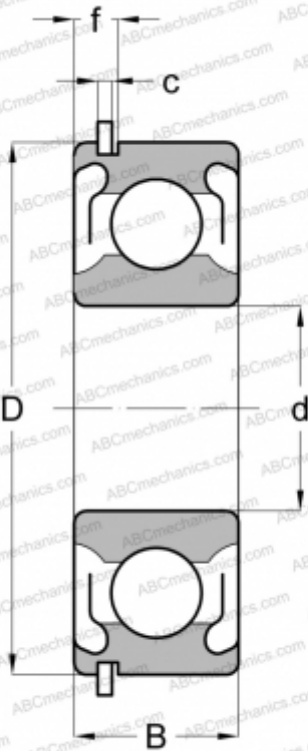

6007 2RSNR FAG

Deep groove ball bearings

TYPE: Ball bearings, Radial ball bearings, Single row, With snap ring groove, Snap ring, seals 2RS

Technical specification

DIMENSIONS, MM

d	35,000
D	62,000
B	14,000
f	3,962
c	1,905

WEIGHT, KG

0,150

MANUFACTURER

[FAG](#)

INTERCHANGE

ABC	6007 2RSNR
SKF	6007 2RSNR
MRC	107-KSZZG
FAFNIR	9107PPG
STEYR	6007 2RSNR
NEW DEPARTURE	Z4993L07