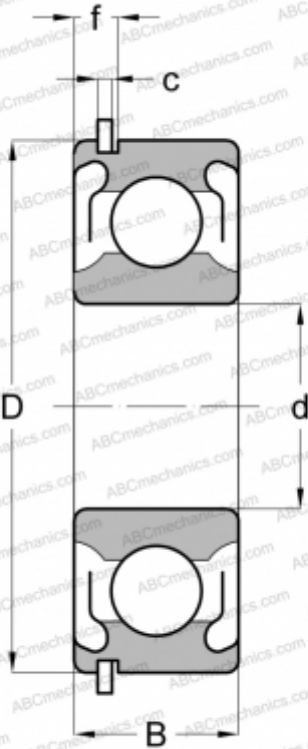

9107PPG FAFNIR

Deep groove ball bearings

TYPE: Ball bearings, Radial ball bearings, Single row, With snap ring groove, Snap ring, seals 2RS

Technical specification

DIMENSIONS, MM

d	35,000
D	62,000
B	14,000
f	3,962
c	1,905

WEIGHT, KG

0,150

MANUFACTURER

[FAFNIR](#)

INTERCHANGE

ABC	6007 2RSNR
SKF	6007 2RSNR
MRC	107-KSZZG
FAG	6007 2RSNR
STEYR	6007 2RSNR
NEW DEPARTURE	Z4993L07