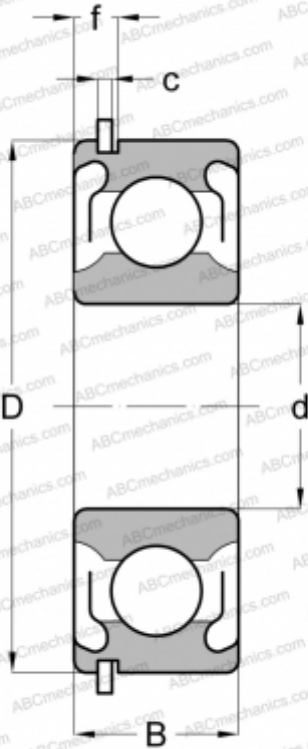

6007 2RSNR STEYR

Deep groove ball bearings

TYPE: Ball bearings, Radial ball bearings, Single row, With snap ring groove, Snap ring, seals 2RS

Technical specification

DIMENSIONS, MM

d	35,000
D	62,000
B	14,000
f	3,962
c	1,905

WEIGHT, KG

0,150

MANUFACTURER

[STEYR](#)

INTERCHANGE

ABC	6007 2RSNR
SKF	6007 2RSNR
MRC	107-KSZZG
FAG	6007 2RSNR
FAFNIR	9107PPG
NEW DEPARTURE	Z4993L07