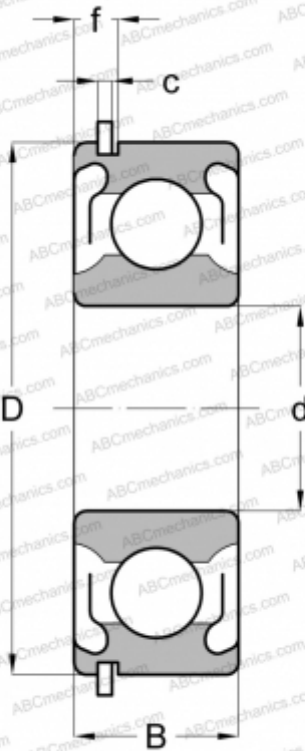

## Z4993L07 NEW DEPARTURE

Deep groove ball bearings

TYPE: Ball bearings, Radial ball bearings, Single row, With snap ring groove, Snap ring, seals 2RS

### Technical specification

#### DIMENSIONS, MM

d	35,000
D	62,000
B	14,000
f	3,962
c	1,905

#### WEIGHT, KG

0,150