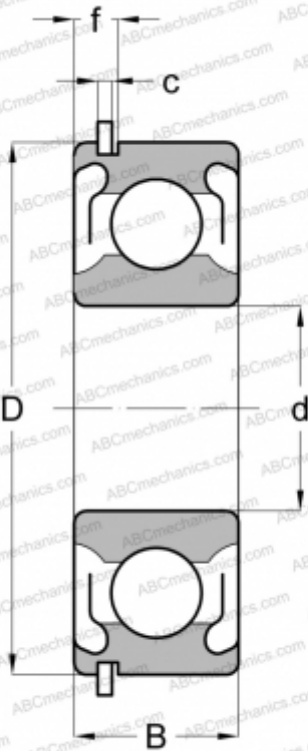

6008 2RSNR SKF

Deep groove ball bearings

TYPE: Ball bearings, Radial ball bearings, Single row, With snap ring groove, Snap ring, seals 2RS

Technical specification

DIMENSIONS, MM

d	40,000
D	68,000
B	15,000
f	4,369
c	1,905

WEIGHT, KG

0,222

MANUFACTURER

[SKF](#)

INTERCHANGE

ABC	6008 2RSNR
MRC	108-KSZZG
FAG	6008 2RSNR
FAFNIR	9108PPG
STEYR	6008 2RSNR
NEW DEPARTURE	Z4993L08