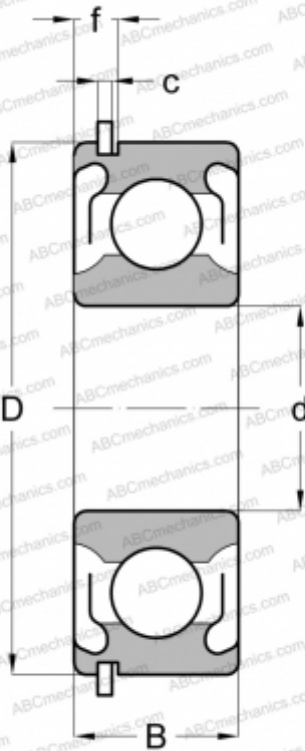

## Z4993L08 NEW DEPARTURE

Deep groove ball bearings

TYPE: Ball bearings, Radial ball bearings, Single row, With snap ring groove, Snap ring, seals 2RS

### Technical specification

#### DIMENSIONS, MM

d	40,000
D	68,000
B	15,000
f	4,369
c	1,905

#### WEIGHT, KG

0,222