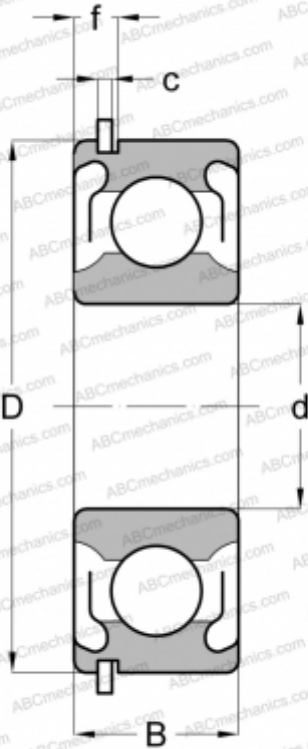

6010 2RSNR FAG

Deep groove ball bearings

TYPE: Ball bearings, Radial ball bearings, Single row, With snap ring groove, Snap ring, seals 2RS

Technical specification

DIMENSIONS, MM

d	50,000
D	80,000
B	16,000
f	4,369
c	1,905

WEIGHT, KG

0,263

MANUFACTURER

[FAG](#)

INTERCHANGE

ABC	6010 2RSNR
SKF	6010 2RSNR
MRC	110-KSZZG
STEYR	6010 2RSNR
NEW DEPARTURE	Z4993L10