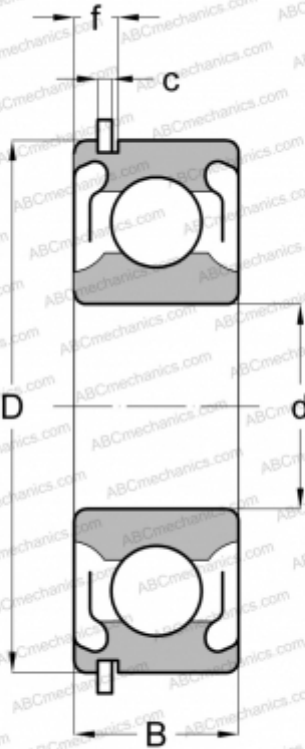

6010 2RSNR STEYR

Deep groove ball bearings

TYPE: Ball bearings, Radial ball bearings, Single row, With snap ring groove, Snap ring, seals 2RS

Technical specification

DIMENSIONS, MM

d	50,000
D	80,000
B	16,000
f	4,369
c	1,905

WEIGHT, KG

0,263

MANUFACTURER

[STEYR](#)

INTERCHANGE

ABC	6010 2RSNR
SKF	6010 2RSNR
MRC	110-KSZZG
FAG	6010 2RSNR
NEW DEPARTURE	Z4993L10