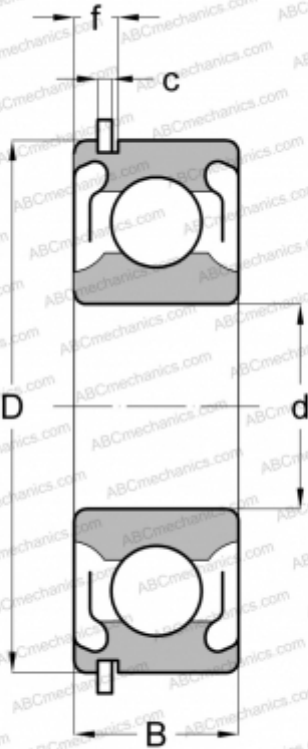

## 6011 2RSNR SKF

Deep groove ball bearings

TYPE: Ball bearings, Radial ball bearings, Single row, With snap ring groove, Snap ring, seals 2RS

### Technical specification

#### DIMENSIONS, MM

d	55,000
D	90,000
B	18,000
f	5,537
c	2,692

#### WEIGHT, KG

0,381