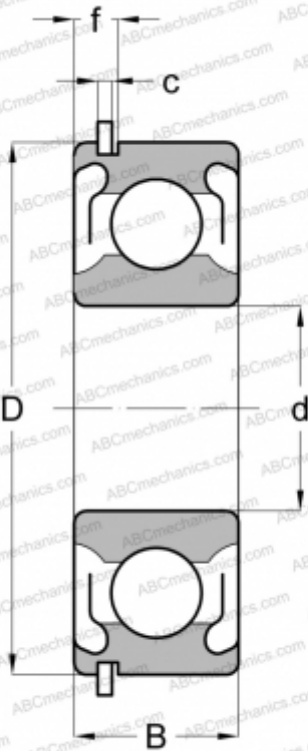

## 111-KSZZG MRC

Deep groove ball bearings

TYPE: Ball bearings, Radial ball bearings, Single row, With snap ring groove, Snap ring, seals 2RS

### Technical specification

#### DIMENSIONS, MM

d	55,000
D	90,000
B	18,000
f	5,537
c	2,692

#### WEIGHT, KG

0,381