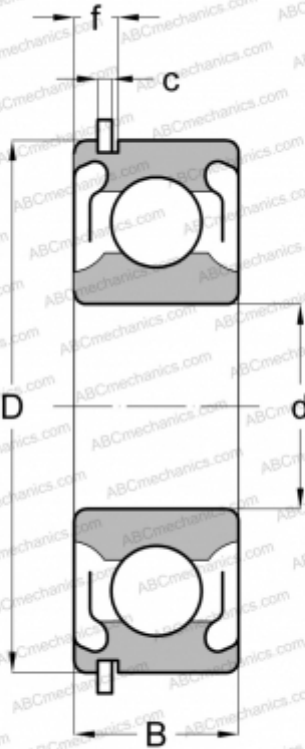

6012 2RSNR ABC

Deep groove ball bearings

TYPE: Ball bearings, Radial ball bearings, Single row, With snap ring groove, Snap ring, seals 2RS

Technical specification

DIMENSIONS, MM

d	60,000
D	95,000
B	18,000
f	5,537
c	2,692

WEIGHT, KG

0,413

MANUFACTURER

[ABC](#)

INTERCHANGE

MRC	112-KSZZG
FAG	6012 2RSNR
STEYR	6012 2RSNR
NEW DEPARTURE	Z4993L12