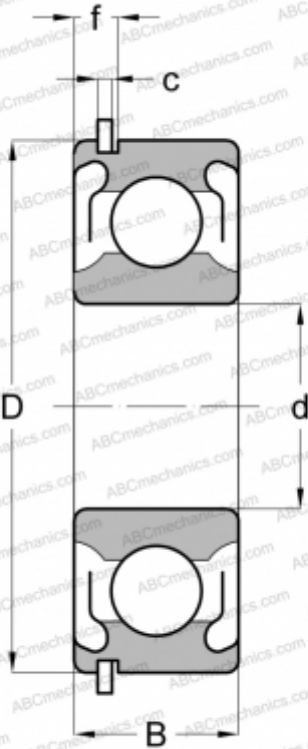

6012 2RSNR STEYR

Deep groove ball bearings

TYPE: Ball bearings, Radial ball bearings, Single row, With snap ring groove, Snap ring, seals 2RS

Technical specification

DIMENSIONS, MM

d	60,000
D	95,000
B	18,000
f	5,537
c	2,692

WEIGHT, KG

0,413

MANUFACTURER

[STEYR](#)

INTERCHANGE

ABC	6012 2RSNR
MRC	112-KSZZG
FAG	6012 2RSNR
NEW DEPARTURE	Z4993L12