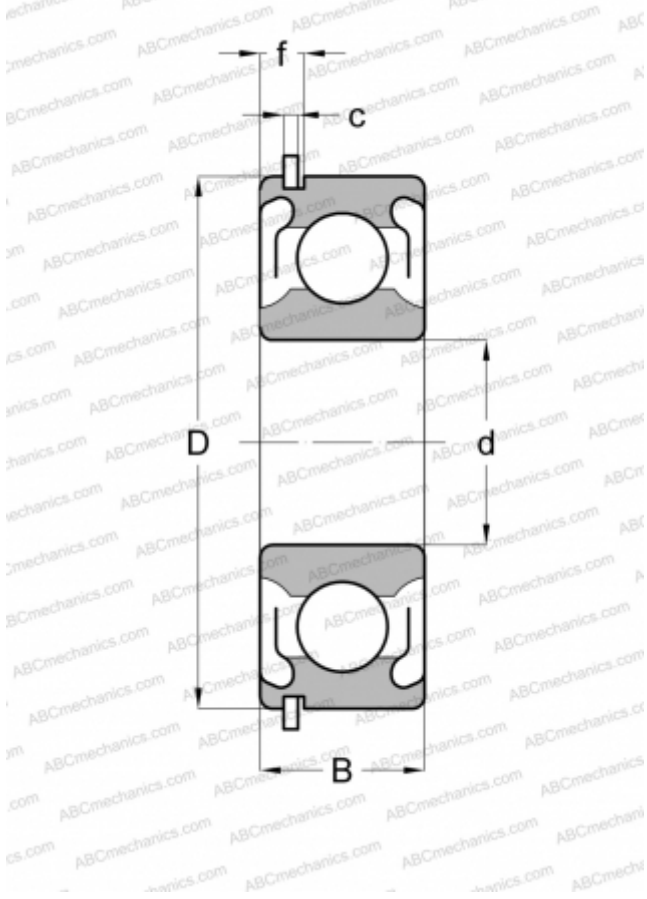

6014 2RSNR FAG

Deep groove ball bearings

TYPE: Ball bearings, Radial ball bearings, Single row, With snap ring groove, Snap ring, seals 2RS

Technical specification

DIMENSIONS, MM

d	70,000
D	110,000
B	20,000
f	5,537
c	2,692

WEIGHT, KG

0,608

MANUFACTURER

[FAG](#)

INTERCHANGE

ABC	6014 2RSNR
SKF	6014 2RSNR
MRC	114-KSZZG
STEYR	6014 2RSNR
NEW DEPARTURE	Z4993L14