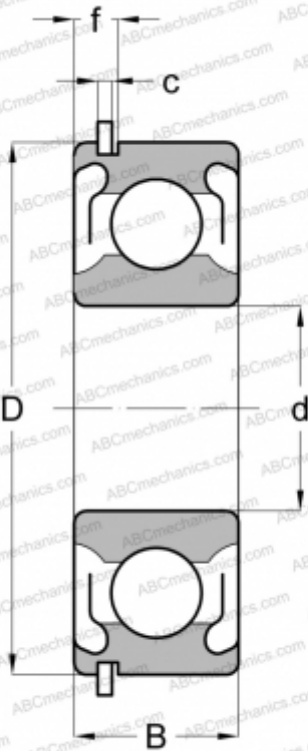

## 6200 2RSNR SKF

Deep groove ball bearings

TYPE: Ball bearings, Radial ball bearings, Single row, With snap ring groove, Snap ring, seals 2RS

### Technical specification

#### DIMENSIONS, MM

d	10,000
D	30,000
B	9,000
f	3,404
c	1,346

#### WEIGHT, KG

0,036