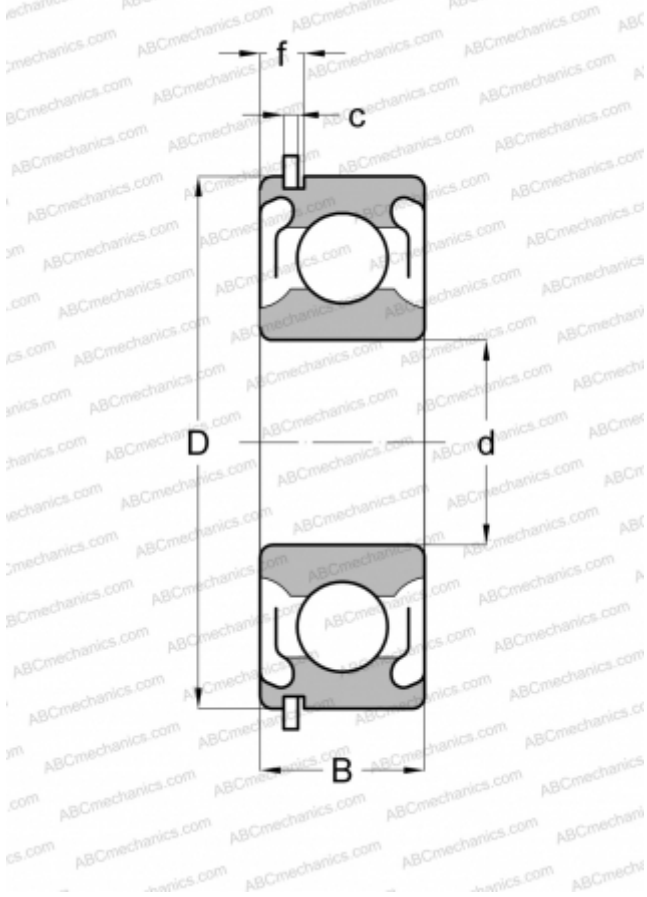

6200-2RSNR FAG

Deep groove ball bearings

TYPE: Ball bearings, Radial ball bearings, Single row, With snap ring groove, Snap ring, seals 2RS

Technical specification

DIMENSIONS, MM

d	10,000
D	30,000
B	9,000
f	3,404
c	1,346

WEIGHT, KG

0,036

MANUFACTURER

[FAG](#)

INTERCHANGE

ABC	6200 2RSNR
SKF	6200 2RSNR
MRC	200-SZZG
FAFNIR	200PPG
STEYR	6200-2RSNR
NEW DEPARTURE	Z499500