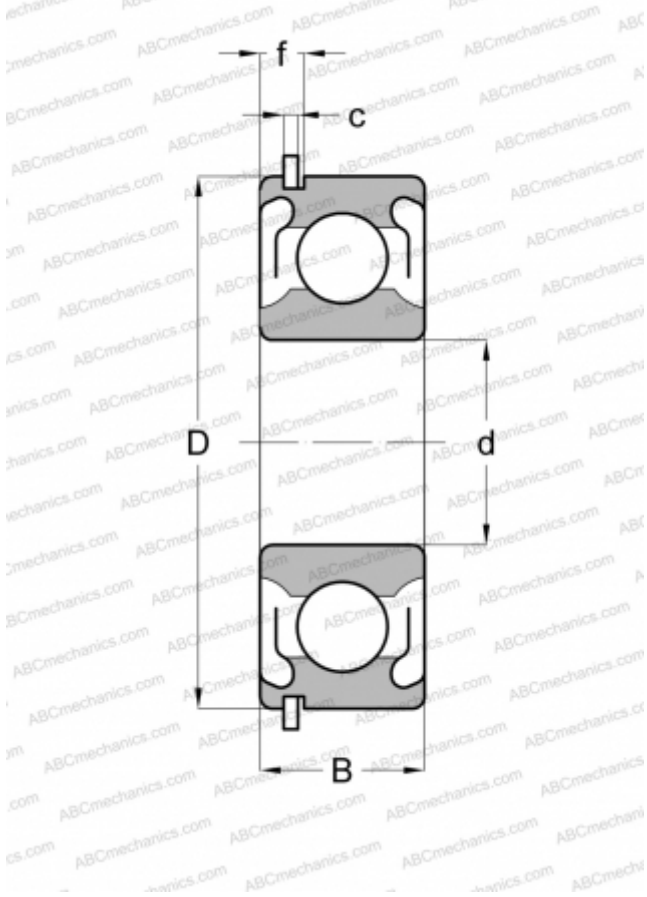

200PPG FAFNIR

Deep groove ball bearings

TYPE: Ball bearings, Radial ball bearings, Single row, With snap ring groove, Snap ring, seals 2RS

Technical specification

DIMENSIONS, MM

d	10,000
D	30,000
B	9,000
f	3,404
c	1,346

WEIGHT, KG

0,036

MANUFACTURER

[FAFNIR](#)

INTERCHANGE

ABC	6200 2RSNR
SKF	6200 2RSNR
MRC	200-SZZG
FAG	6200-2RSNR
STEYR	6200-2RSNR
NEW DEPARTURE	Z499500