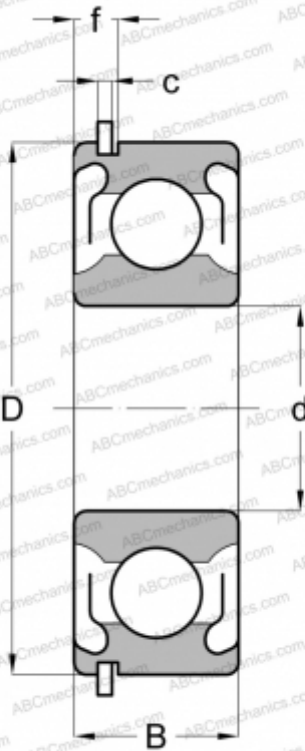

Z499500 NEW DEPARTURE

Deep groove ball bearings

TYPE: Ball bearings, Radial ball bearings, Single row, With snap ring groove, Snap ring, seals 2RS

Technical specification

DIMENSIONS, MM

d	10,000
D	30,000
B	9,000
f	3,404
c	1,346

WEIGHT, KG

0,036

MANUFACTURER

[NEW DEPARTURE](#)

INTERCHANGE

ABC	6200 2RSNR
SKF	6200 2RSNR
MRC	200-SZZG
FAG	6200-2RSNR
FAFNIR	200PPG
STEYR	6200-2RSNR