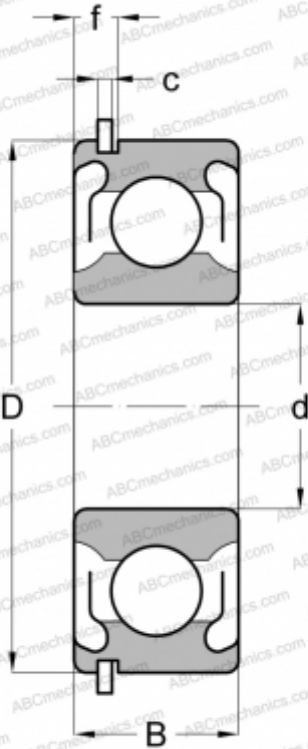

## 6201 2RSNR ABC

Deep groove ball bearings

TYPE: Ball bearings, Radial ball bearings, Single row, With snap ring groove, Snap ring, seals 2RS

### Technical specification

#### DIMENSIONS, MM

|   |        |
|---|--------|
| d | 12,000 |
| D | 32,000 |
| B | 10,000 |
| f | 3,404  |
| c | 1,346  |

#### WEIGHT, KG

0,041