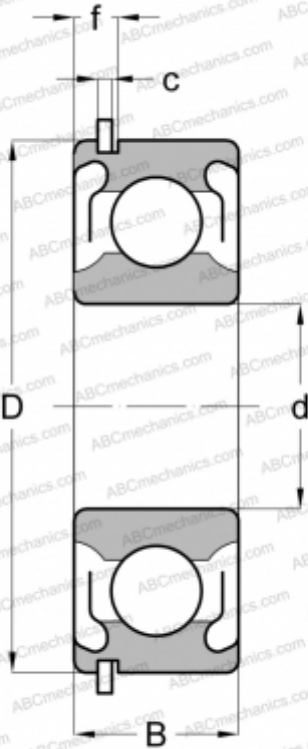

6201 2RSNR SKF

Deep groove ball bearings

TYPE: Ball bearings, Radial ball bearings, Single row, With snap ring groove, Snap ring, seals 2RS

Technical specification

DIMENSIONS, MM

d	12,000
D	32,000
B	10,000
f	3,404
c	1,346

WEIGHT, KG

0,041

MANUFACTURER

[SKF](#)

INTERCHANGE

ABC	6201 2RSNR
MRC	201-SZZG
FAG	6201-2RSNR
FAFNIR	201PPG
STEYR	6201-2RSNR
NEW DEPARTURE	Z499501