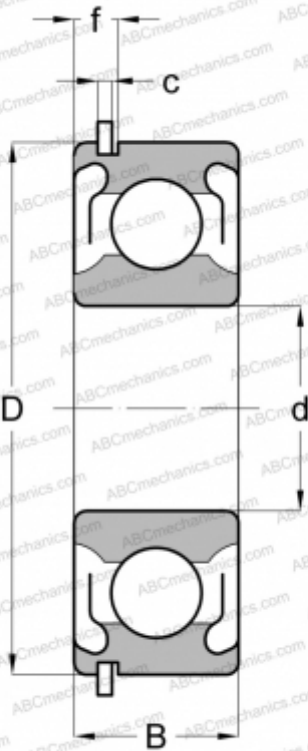

## 201-SZZG MRC

Deep groove ball bearings

TYPE: Ball bearings, Radial ball bearings, Single row, With snap ring groove, Snap ring, seals 2RS

### Technical specification

#### DIMENSIONS, MM

d	12,000
D	32,000
B	10,000
f	3,404
c	1,346

#### WEIGHT, KG

0,041