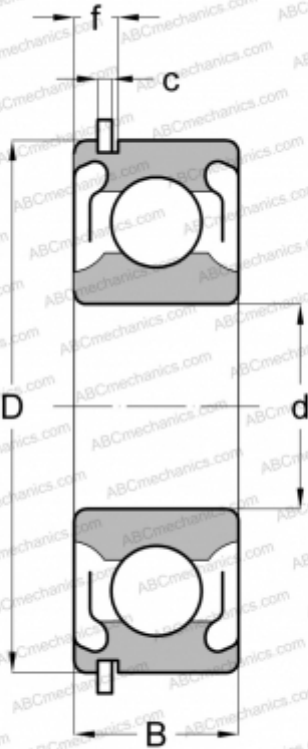

6202 2RSNR SKF

Deep groove ball bearings

TYPE: Ball bearings, Radial ball bearings, Single row, With snap ring groove, Snap ring, seals 2RS

Technical specification

DIMENSIONS, MM

d	15,000
D	35,000
B	11,000
f	3,404
c	1,346

WEIGHT, KG

0,045

MANUFACTURER

[SKF](#)

INTERCHANGE

ABC	6202 2RSNR
MRC	202-SZZG
FAG	6202-2RSNR
FAFNIR	202PPG
STEYR	6202-2RSNR
NEW DEPARTURE	Z499502