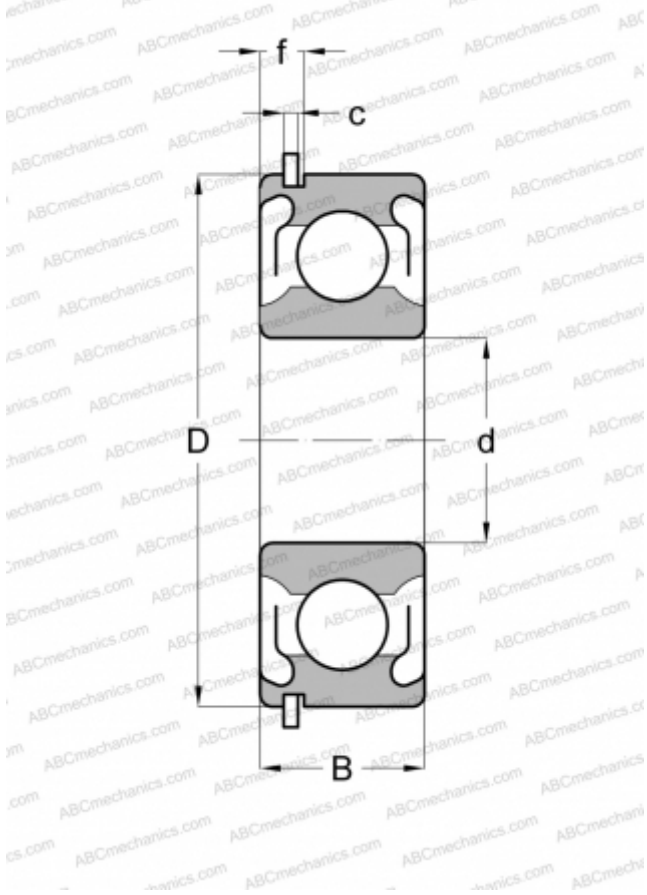

202PPG FAFNIR

Deep groove ball bearings

TYPE: Ball bearings, Radial ball bearings, Single row, With snap ring groove, Snap ring, seals 2RS

Technical specification

DIMENSIONS, MM

d	15,000
D	35,000
B	11,000
f	3,404
c	1,346

WEIGHT, KG

0,045

MANUFACTURER

[FAFNIR](#)

INTERCHANGE

ABC	6202 2RSNR
SKF	6202 2RSNR
MRC	202-SZZG
FAG	6202-2RSNR
STEYR	6202-2RSNR
NEW DEPARTURE	Z499502