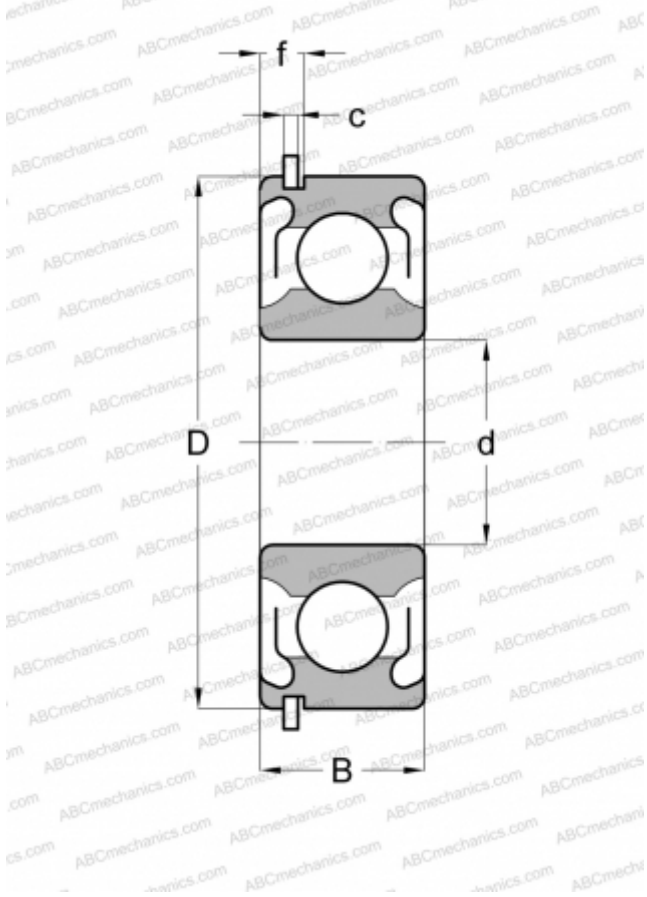

## 204PPG FAFNIR

Deep groove ball bearings

TYPE: Ball bearings, Radial ball bearings, Single row, With snap ring groove, Snap ring, seals 2RS

### Technical specification

#### DIMENSIONS, MM

d	20,000
D	47,000
B	14,000
f	3,785
c	1,346

#### WEIGHT, KG

0,113