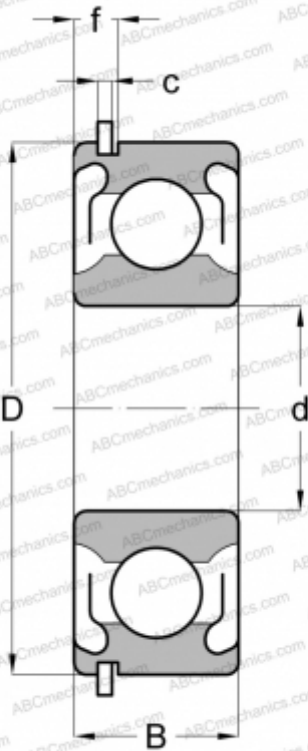

Z499504 NEW DEPARTURE

Deep groove ball bearings

TYPE: Ball bearings, Radial ball bearings, Single row, With snap ring groove, Snap ring, seals 2RS

Technical specification

DIMENSIONS, MM

d	20,000
D	47,000
B	14,000
f	3,785
c	1,346

WEIGHT, KG

0,113

MANUFACTURER

[NEW DEPARTURE](#)

INTERCHANGE

ABC	6204 2RSNR
SKF	6204 2RSNR
MRC	204-SZZG
FAG	6204-2RSNR
FAFNIR	204PPG
STEYR	6204-2RSNR