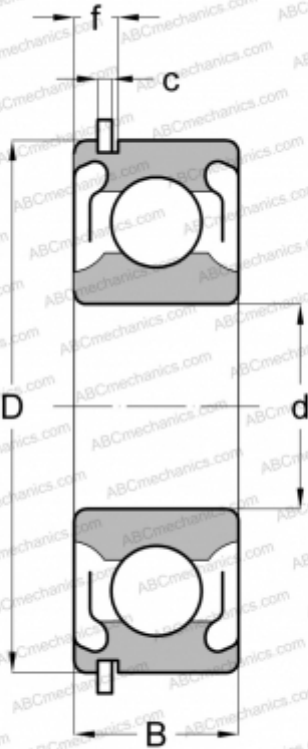

## 6206 2RSNR SKF

Deep groove ball bearings

TYPE: Ball bearings, Radial ball bearings, Single row, With snap ring groove, Snap ring, seals 2RS

### Technical specification

#### DIMENSIONS, MM

d	30,000
D	62,000
B	16,000
f	5,156
c	1,905