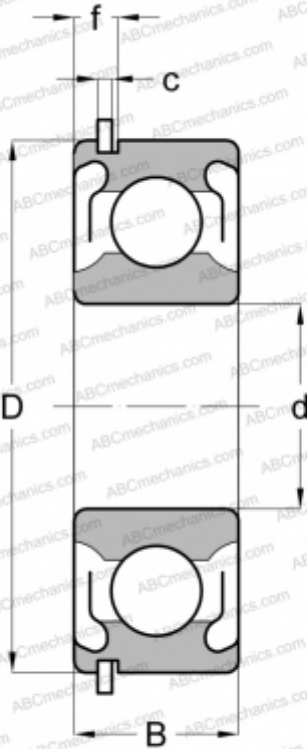

## 206-SZZG MRC

Deep groove ball bearings

TYPE: Ball bearings, Radial ball bearings, Single row, With snap ring groove, Snap ring, seals 2RS

### Technical specification

#### DIMENSIONS, MM

d	30,000
D	62,000
B	16,000
f	5,156
c	1,905