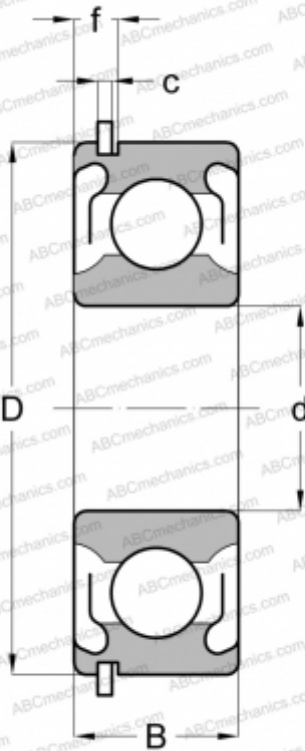

206NPPG FAFNIR

Deep groove ball bearings

TYPE: Ball bearings, Radial ball bearings, Single row, With snap ring groove, Snap ring, seals 2RS

Technical specification

DIMENSIONS, MM

d	30,000
D	62,000
B	16,000
f	5,156
c	1,905

WEIGHT, KG

0,200

MANUFACTURER

[FAFNIR](#)

INTERCHANGE

ABC	6206 2RSNR
SKF	6206 2RSNR
MRC	206-SZZG
FAG	6206-2RSNR
STEYR	6206-2RSNR
NEW DEPARTURE	Z499506