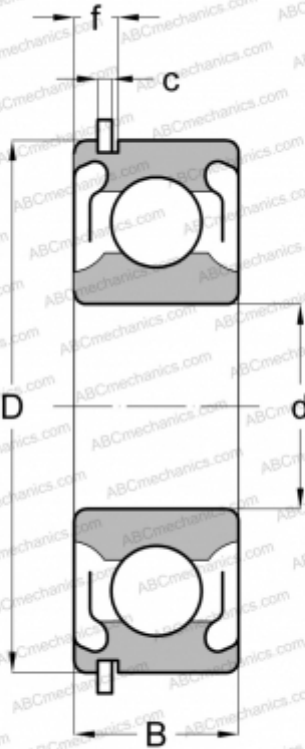

6206-2RSNR STEYR

Deep groove ball bearings

TYPE: Ball bearings, Radial ball bearings, Single row, With snap ring groove, Snap ring, seals 2RS

Technical specification

DIMENSIONS, MM

d	30,000
D	62,000
B	16,000
f	5,156
c	1,905

WEIGHT, KG

0,200

MANUFACTURER

[STEYR](#)

INTERCHANGE

ABC	6206 2RSNR
SKF	6206 2RSNR
MRC	206-SZZG
FAG	6206-2RSNR
FAFNIR	206NPPG
NEW DEPARTURE	Z499506