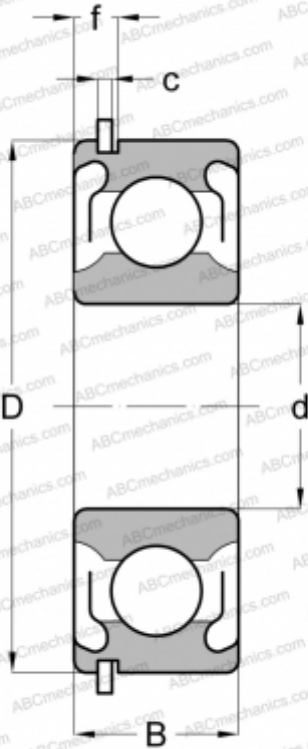

## 6207 2RSNR ABC

Deep groove ball bearings

TYPE: Ball bearings, Radial ball bearings, Single row, With snap ring groove, Snap ring, seals 2RS

### Technical specification

#### DIMENSIONS, MM

d	35,000
D	72,000
B	17,000
f	5,156
c	1,905

#### WEIGHT, KG

0,290