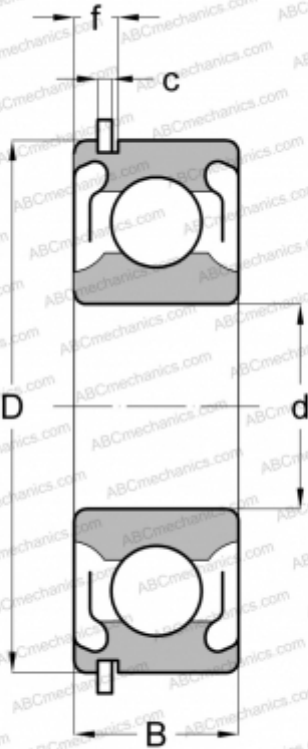

6207 2RSNR SKF

Deep groove ball bearings

TYPE: Ball bearings, Radial ball bearings, Single row, With snap ring groove, Snap ring, seals 2RS

Technical specification

DIMENSIONS, MM

d	35,000
D	72,000
B	17,000
f	5,156
c	1,905

WEIGHT, KG

0,290

MANUFACTURER

[SKF](#)

INTERCHANGE

ABC	6207 2RSNR
MRC	207-SZZG
FAG	6207-2RSNR
FAFNIR	207NPPG
STEYR	6207-2RSNR
NEW DEPARTURE	Z499507