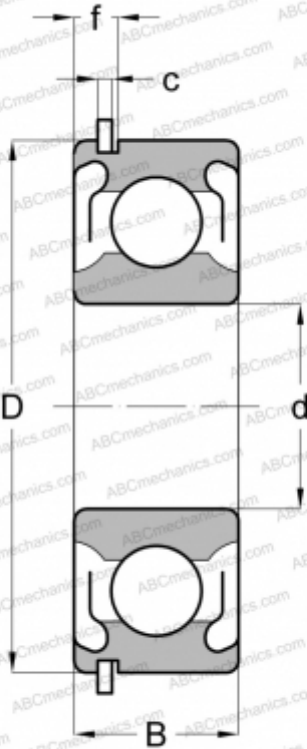

207-SZZG MRC

Deep groove ball bearings

TYPE: Ball bearings, Radial ball bearings, Single row, With snap ring groove, Snap ring, seals 2RS

Technical specification

DIMENSIONS, MM

d	35,000
D	72,000
B	17,000
f	5,156
c	1,905

WEIGHT, KG

0,290

MANUFACTURER

[MRC](#)

INTERCHANGE

ABC	6207 2RSNR
SKF	6207 2RSNR
FAG	6207-2RSNR
FAFNIR	207NPPG
STEYR	6207-2RSNR
NEW DEPARTURE	Z499507