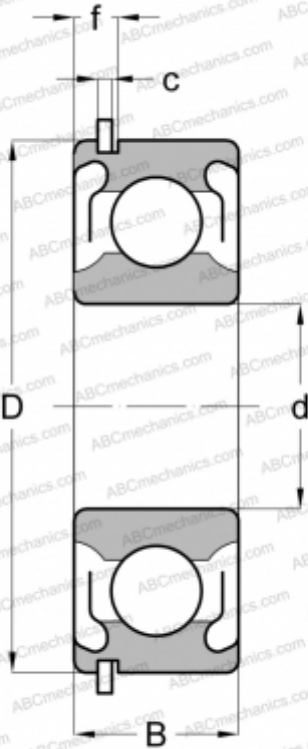

6207-2RSNR FAG

Deep groove ball bearings

TYPE: Ball bearings, Radial ball bearings, Single row, With snap ring groove, Snap ring, seals 2RS

Technical specification

DIMENSIONS, MM

d	35,000
D	72,000
B	17,000
f	5,156
c	1,905

WEIGHT, KG

0,290

MANUFACTURER

[FAG](#)

INTERCHANGE

ABC	6207 2RSNR
SKF	6207 2RSNR
MRC	207-SZZG
FAFNIR	207NPPG
STEYR	6207-2RSNR
NEW DEPARTURE	Z499507