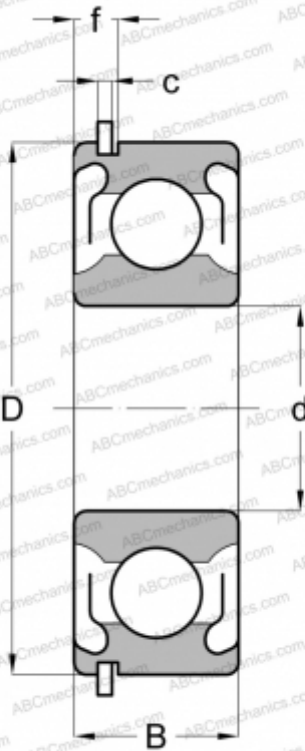

207NPPG FAFNIR

Deep groove ball bearings

TYPE: Ball bearings, Radial ball bearings, Single row, With snap ring groove, Snap ring, seals 2RS

Technical specification

DIMENSIONS, MM

d	35,000
D	72,000
B	17,000
f	5,156
c	1,905

WEIGHT, KG

0,290

MANUFACTURER

[FAFNIR](#)

INTERCHANGE

ABC	6207 2RSNR
SKF	6207 2RSNR
MRC	207-SZZG
FAG	6207-2RSNR
STEYR	6207-2RSNR
NEW DEPARTURE	Z499507