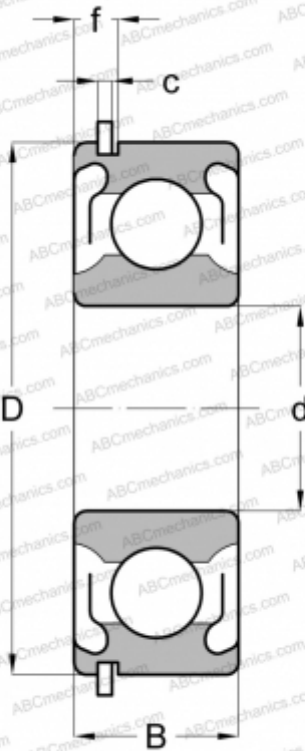

Z499507 NEW DEPARTURE

Deep groove ball bearings

TYPE: Ball bearings, Radial ball bearings, Single row, With snap ring groove, Snap ring, seals 2RS

Technical specification

DIMENSIONS, MM

d	35,000
D	72,000
B	17,000
f	5,156
c	1,905

WEIGHT, KG

0,290

MANUFACTURER

[NEW DEPARTURE](#)

INTERCHANGE

ABC	6207 2RSNR
SKF	6207 2RSNR
MRC	207-SZZG
FAG	6207-2RSNR
FAFNIR	207NPPG
STEYR	6207-2RSNR