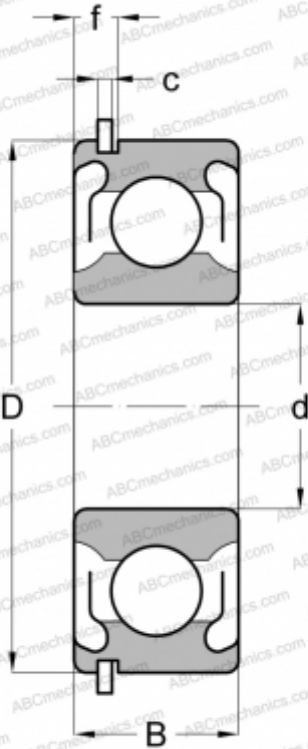

## 6208 2RSNR SKF

Deep groove ball bearings

TYPE: Ball bearings, Radial ball bearings, Single row, With snap ring groove, Snap ring, seals 2RS

### Technical specification

#### DIMENSIONS, MM

d	40,000
D	80,000
B	18,000
f	5,156
c	1,905