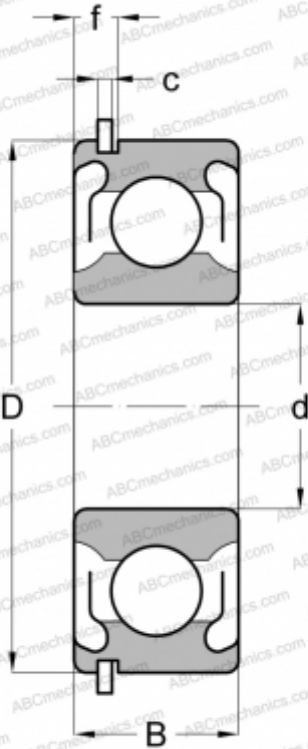

## 208-SZZG MRC

Deep groove ball bearings

TYPE: Ball bearings, Radial ball bearings, Single row, With snap ring groove, Snap ring, seals 2RS

### Technical specification

#### DIMENSIONS, MM

d	40,000
D	80,000
B	18,000
f	5,156
c	1,905